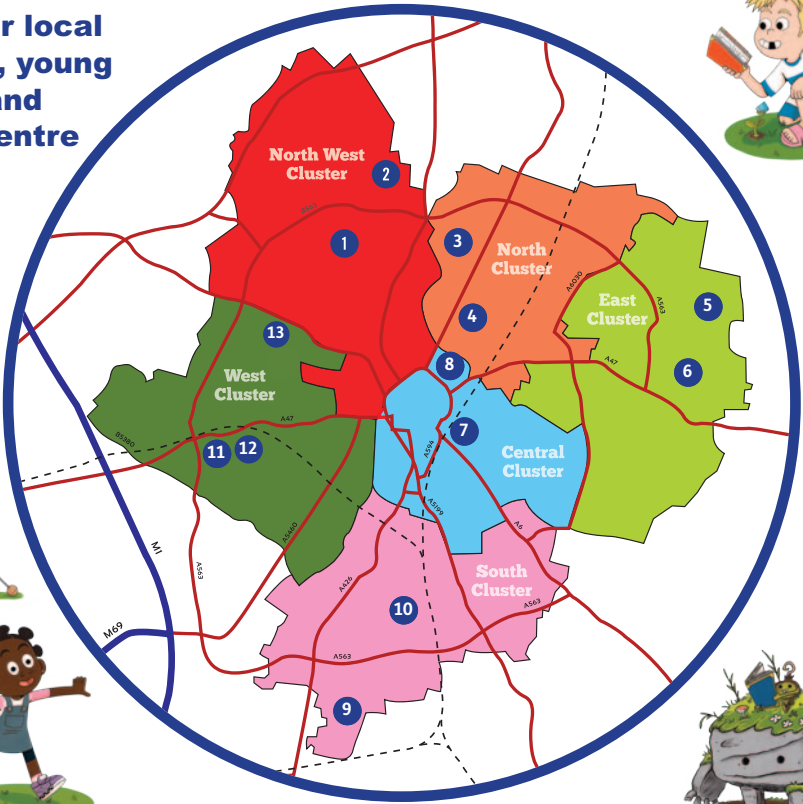

FREE

Get up & go!

At Leicester's children, young people and family centres this summer!

Monday 14 July to Friday 22 August 2025

Summer activities 2025

Monday July 14, 21, 28, August 11, 18	Tuesday July 15, 22, 29 August 12, 19	Wednesday July 16, 23, 30 August 13, 20	Thursday July 17, 24, 31 August 14, 21	Friday July 18, 25 August 1, 15, 22
St Matthews 10am-12pm	Bewcastle 10am-12pm	Beaumont Leys 1pm-3pm	Highfields 1pm-3pm	Eyres Monsell 10am-12pm
Saffron 1pm-3pm			New Parks 1pm-3pm	Braunstone Grove 10am-12pm
Woodbridge 1pm-3pm			Beaumont Leys 10am-12pm	
Thurnby Lodge 1pm-3pm			Belgrave 1pm-3pm	

Special National Play Day Events!

Monday 4 August	Tuesday 5 August	Wednesday 6 August	Thursday 7 August	Friday 8 August
St Matthews 10am-12pm	Bewcastle 10am-12pm	Beaumont Leys 1pm-3pm	New Parks 1pm-3pm	Eyres Monsell 10am-12pm
		Highfields 10am-12pm	Beaumont Leys 10am-12pm	Braunstone Grove 10am-12pm
		Saffron 10am-12pm		
New Parks 1pm-3pm				
Beaumont Leys 1pm-3pm				
		Belgrave 1pm-3pm		
		Thurnby Lodge 1pm - 3pm		

Story Garden illustrations by Depa Adeola 2025 and © The Reading Agency 2025

Find your local children, young people and family centre

1 **Beaumont Leys CYPFC**
Home Farm Walk, LE4 0RW. Tel: 0116 454 6660